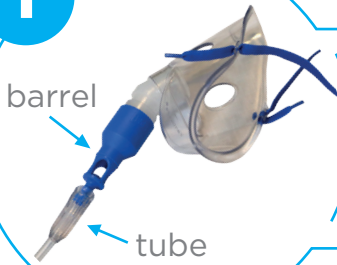

Oxygen Mask Fitting

1

Check tube and barrel are fitted

Wrap band around head

2

3

Put mask over mouth and nose

Baywater Healthcare | 2 Millennium Gate
Westmere Drive | Crewe | Cheshire | CW1 6XB